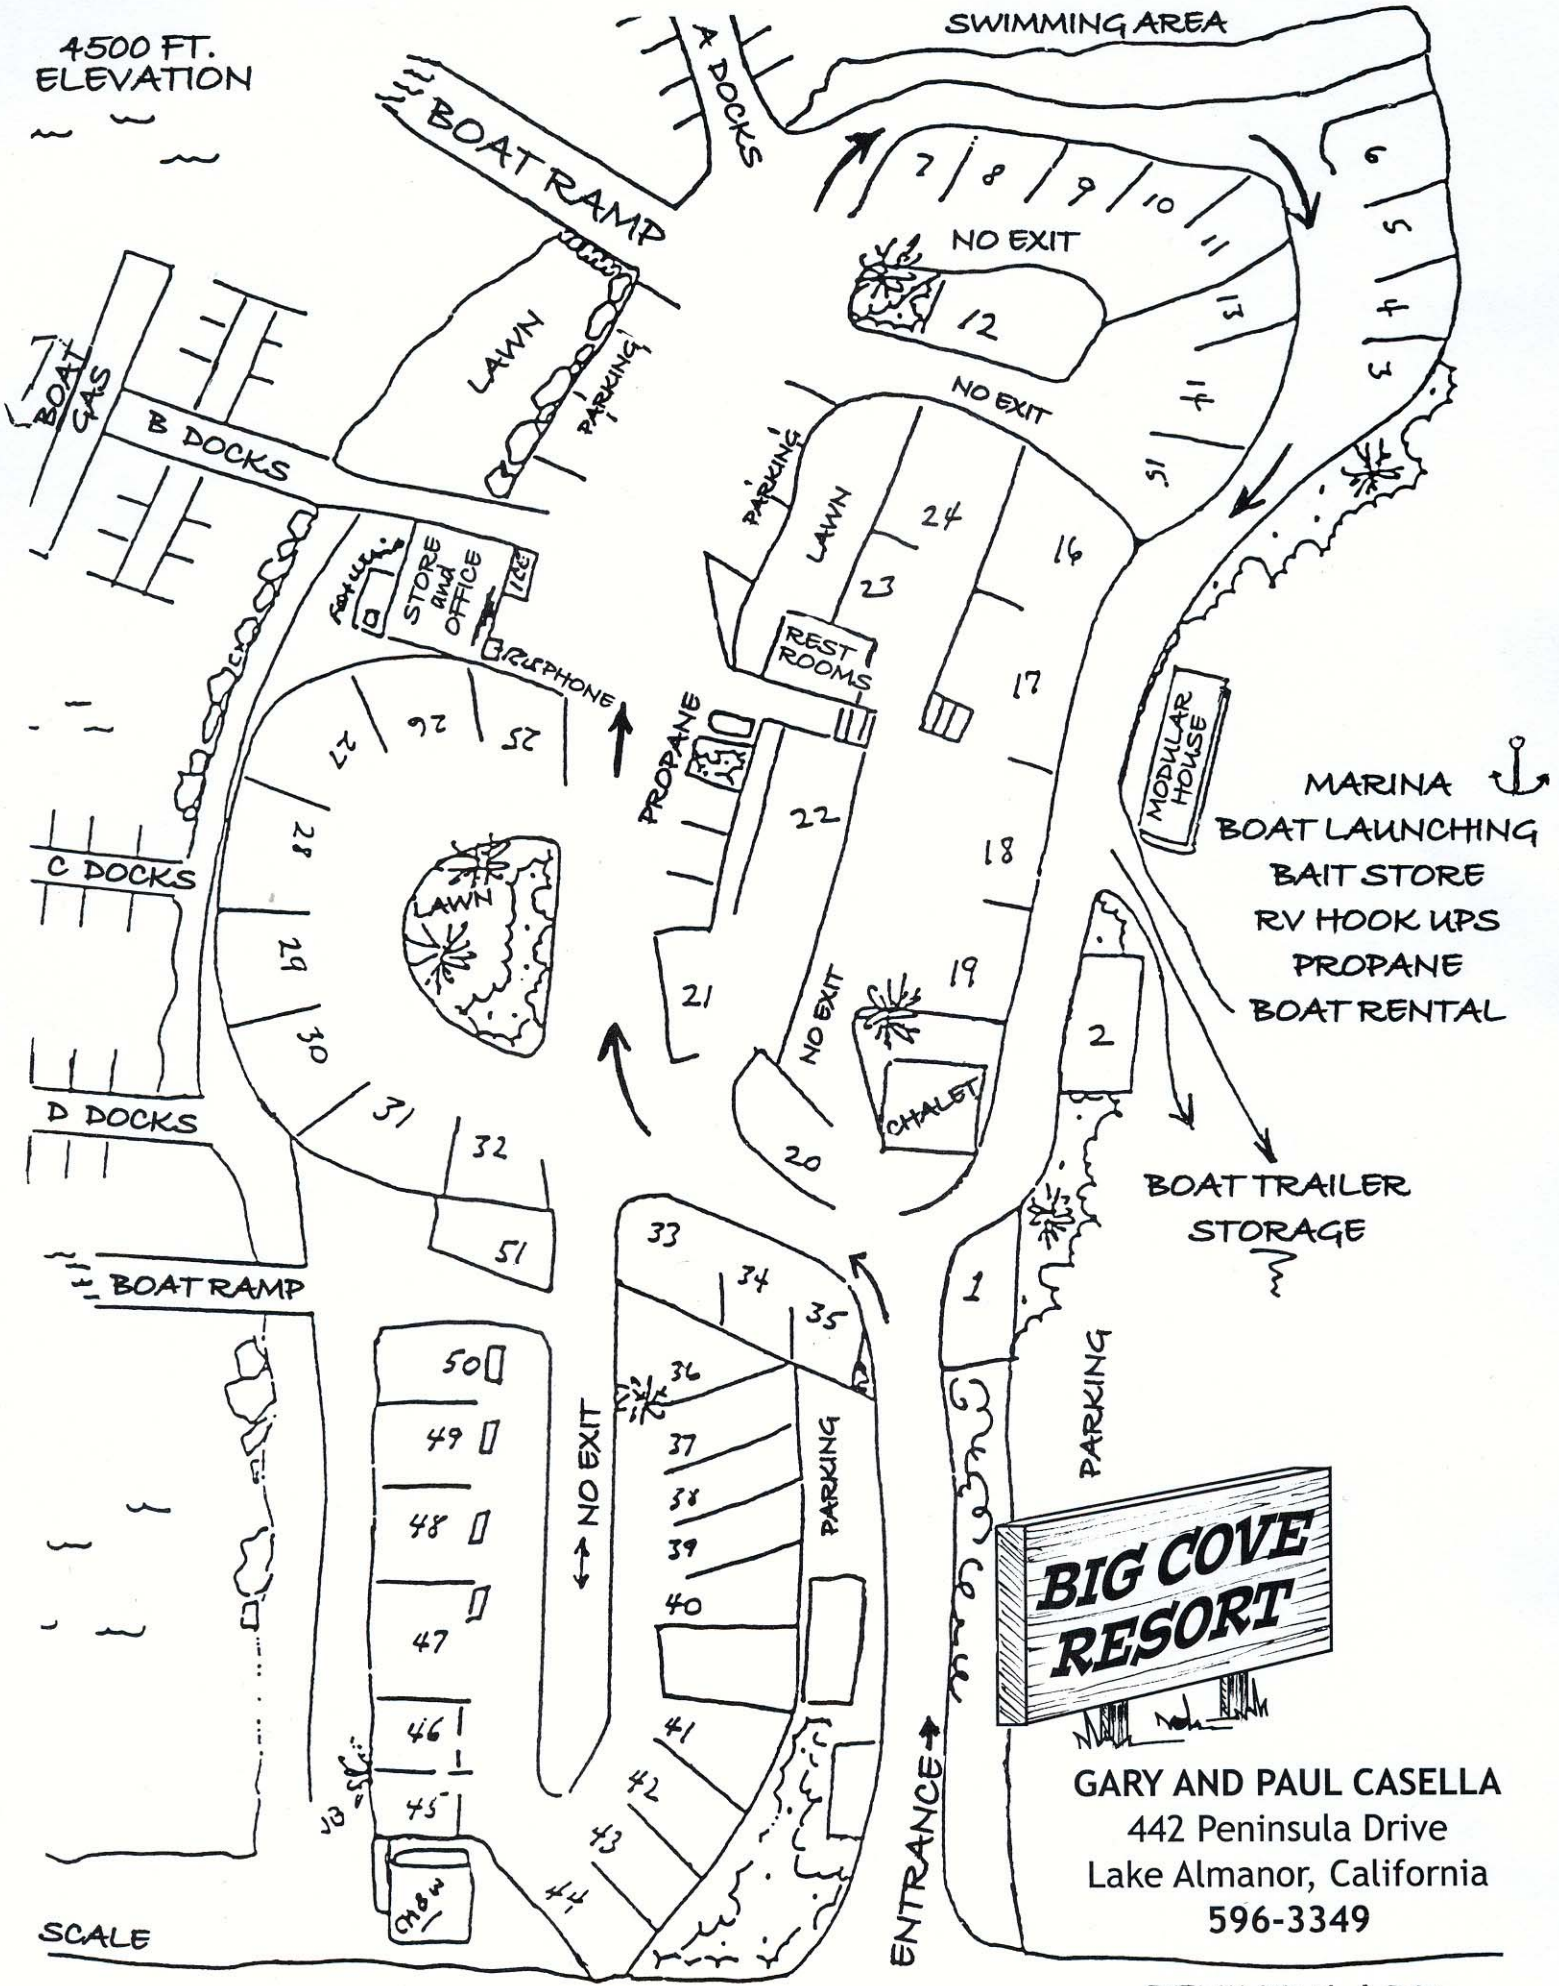

4500 FT. ELEVATION

- MARINA ⚓
- BOAT LAUNCHING
- BAIT STORE
- RV HOOK UPS
- PROPANE
- BOAT RENTAL

**BIG COVE
RESORT**

GARY AND PAUL CASELLA
442 Peninsula Drive
Lake Almanor, California
596-3349

PENINSULA DR.